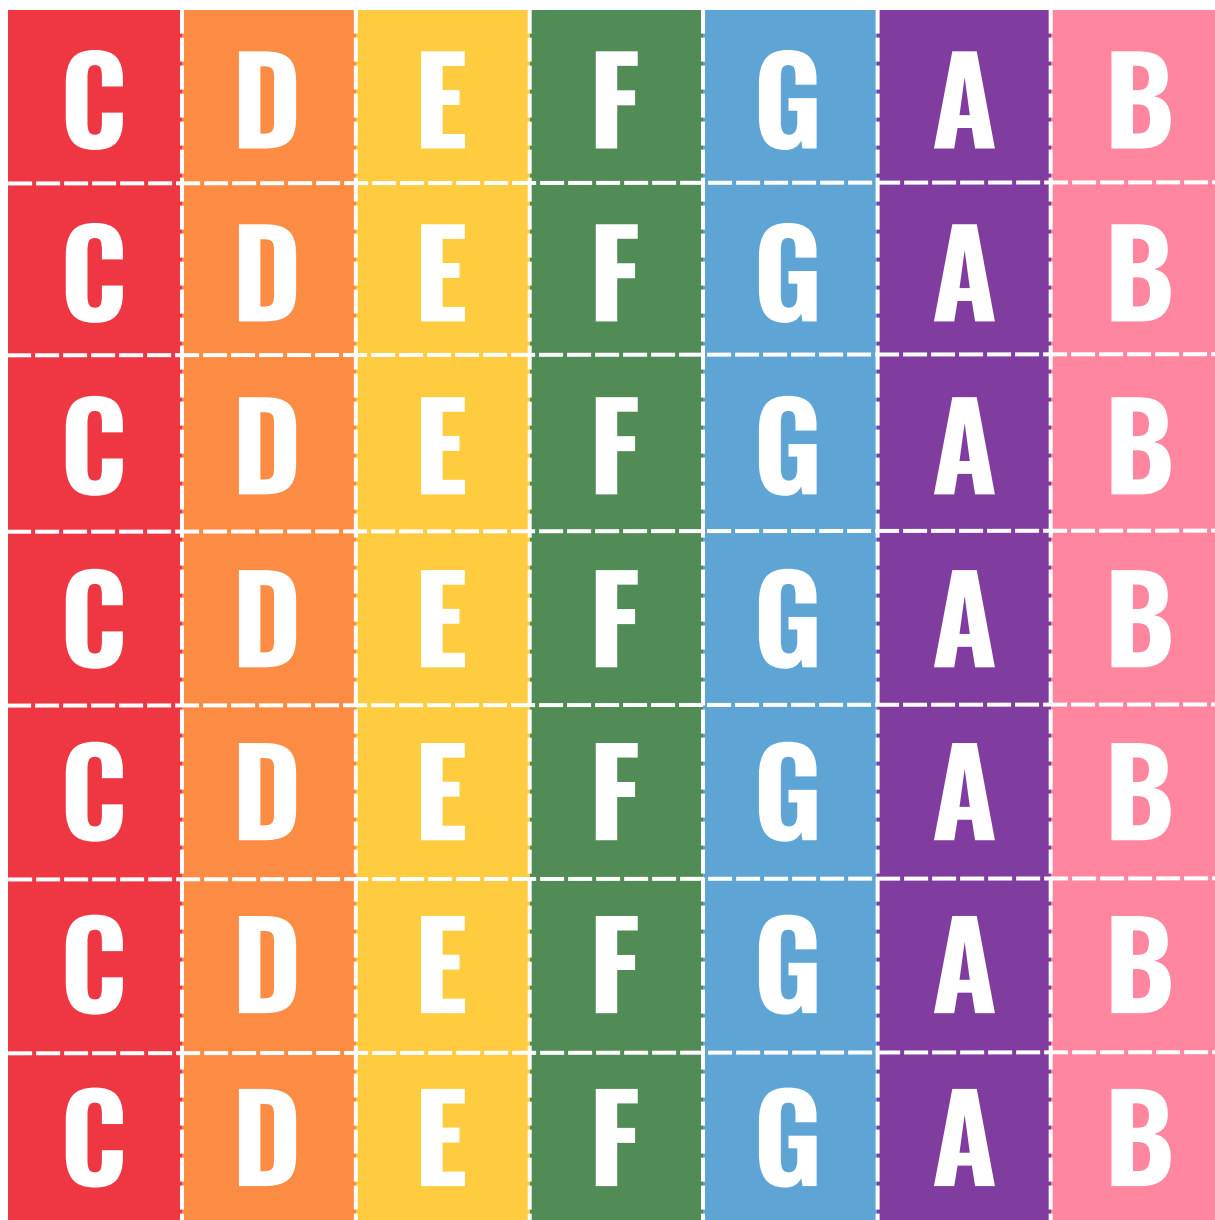

# PIANO KEY LABELS

Standard Size Piano Key Labels:

## Medium Size Piano Key Labels:

## Small Size Piano Key Labels: