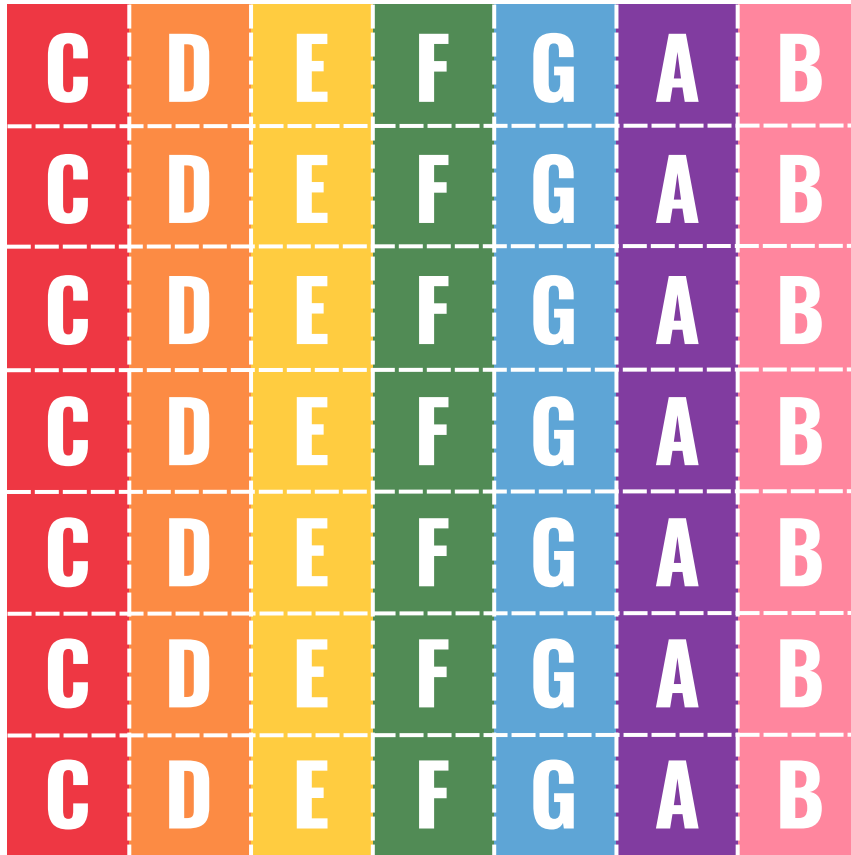

# PIANO KEY LABELS

Standard Size Piano Key Labels:

## Medium Size Piano Key Labels:

## Small Size Piano Key Labels: